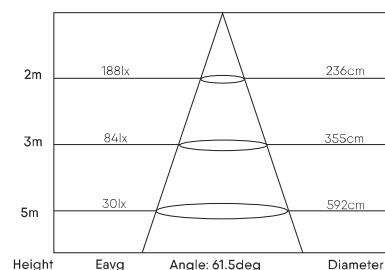

	10W	15W	35W	45W
--	-----	-----	-----	-----

GENERAL

Model Number	OPT-VISAGEII-10	OPT-VISAGEII-15	OPT-VISAGEII-35	OPT-VISAGEII-45
Dimensions (mm)	96x68 (Cut out:85-90)	145x102 (Cut out:120-130)	180x128.5 (Cut out:165-170)	180x128.5 (Cut out:165-170)
Weight	0.25KG	0.55KG	1.15KG	1.15
Sail Area	N/A			
Category	Recessed Downlights			
Lifetime (L70)	Reported: >90,000 hrs & Calculated: Up to 150,000 hrs			
IP & IK Ratings	IP20			
Warranty	5 years			
Cable & Plug	0.6m Cable & PLUG with AU approved Driver			
Storage Temperature	-20°C ~ 65°C			
Operating Temperature	-20°C ~ 45°C			

RECESSED DOWNLIGHT

OPTIMA VISAGE II
RECESSED LED DOWNLIGHT

LUMINOUS INTENSITY DISTRIBUTION FOR OPTIMA VISAGE II

25° | 60°

10W/ UGR<5/ 80LM/W

Total Flux: 808lm

15W/ UGR<17/ 80LM/W

Total Flux 1180lm

35W/ UGR<30/ 105LM/W

Total Flux: 3608lm

60°

45W/ UGR<30/ 110LM/W

Total Flux 4749lm

DIMENSIONAL DRAWINGS

OPT-VISAGEII-10

OPT-VISAGEII-15