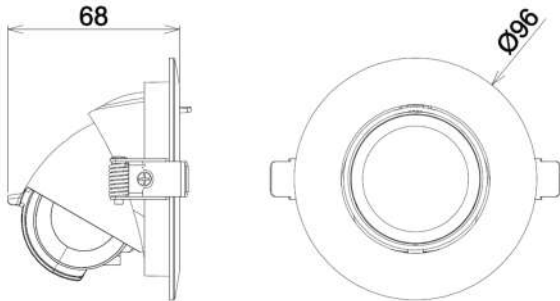

	10W	15W	35W	45W
--	-----	-----	-----	-----

GENERAL

Model Number	OPT-VISAGEII-10	OPT-VISAGEII-15	OPT-VISAGEII-35	OPT-VISAGEII-45
Dimensions (mm)	96x68 (Cut out:85-90)	145x102 (Cut out:120-130)	180x128.5 (Cut out:165-170)	180x128.5 (Cut out:165-170)
Weight	0.25KG	0.55KG	1.15KG	1.15
Sail Area	N/A			
Category	Recessed Downlights			
Lifetime (L70)	Reported: >90,000 hrs & Calculated: Up to 150,000 hrs			
IP & IK Ratings	IP20			
Warranty	5 years			
Cable & Plug	0.6m Cable & PLUG with AU approved Driver			
Storage Temperature	-20°C ~ 65°C			
Operating Temperature	-20°C ~ 45°C			

RECESSED DOWNLIGHT

OPTIMA VISAGE II
RECESSED LED DOWNLIGHT

LUMINOUS INTENSITY DISTRIBUTION FOR OPTIMA VISAGE II

25° | 60°

10W/ UGR<5/ 80LM/W

Total Flux: 808lm

15W/ UGR<17/ 80LM/W

Total Flux 1180lm

35W/ UGR<30/ 105LM/W

Total Flux: 3608lm

60°

45W/ UGR<30/ 110LM/W

Total Flux 4749lm

DIMENSIONAL DRAWINGS

OPT-VISAGEII-10

OPT-VISAGEII-15