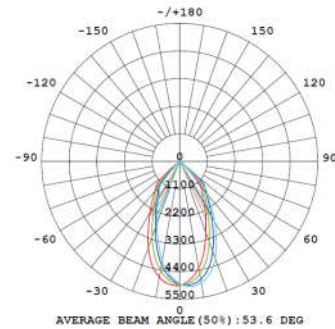

RECESSED DOWNLIGHT

OPTIMA VISAGE II
RECESSED LED DOWNLIGHT

LUMINOUS INTENSITY DISTRIBUTION FOR OPTIMA VISAGE II

25° | 60°

10W/ UGR<5/ 80LM/W

Total Flux: 808lm

15W/ UGR<17/ 80LM/W

Total Flux 1180lm

35W/ UGR<30/ 105LM/W

Total Flux: 3608lm

60°

45W/ UGR<30/ 110LM/W

Total Flux 4749lm

DIMENSIONAL DRAWINGS

OPT-VISAGEII-10

OPT-VISAGEII-15