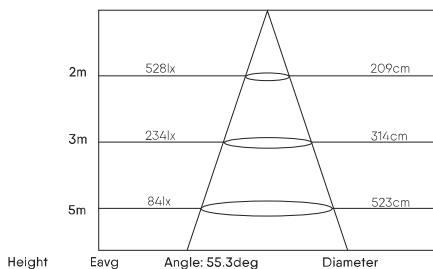

	10W	15W	35W	45W
--	-----	-----	-----	-----

GENERAL

Model Number	OPT-VISAGEII-10	OPT-VISAGEII-15	OPT-VISAGEII-35	OPT-VISAGEII-45
Dimensions (mm)	96x68 (Cut out:85-90)	145x102 (Cut out:120-130)	180x128.5 (Cut out:165-170)	180x128.5 (Cut out:165-170)
Weight	0.25KG	0.55KG	1.15KG	1.15
Sail Area	N/A			
Category	Recessed Downlights			
Lifetime (L70)	Reported: >90,000 hrs & Calculated: Up to 150,000 hrs			
IP & IK Ratings	IP20			
Warranty	5 years			
Cable & Plug	0.6m Cable & PLUG with AU approved Driver			
Storage Temperature	-20°C ~ 65°C			
Operating Temperature	-20°C ~ 45°C			

RECESSED DOWNLIGHT

OPTIMA VISAGE II
RECESSED LED DOWNLIGHT

LUMINOUS INTENSITY DISTRIBUTION FOR OPTIMA VISAGE II

25° | 60°

10W/ UGR<5/ 80LM/W

Total Flux: 808lm

15W/ UGR<17/ 80LM/W

Total Flux 1180lm

35W/ UGR<30/ 105LM/W

Total Flux: 3608lm

60°

45W/ UGR<30/ 110LM/W

Total Flux 4749lm

DIMENSIONAL DRAWINGS

OPT-VISAGEII-10

OPT-VISAGEII-15