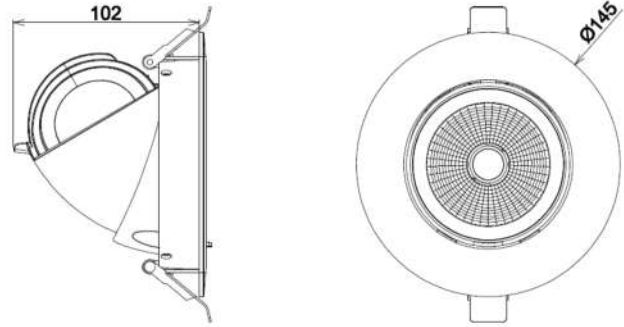

	10W	15W	35W	45W
--	-----	-----	-----	-----

GENERAL

Model Number	OPT-VISAGEII-10	OPT-VISAGEII-15	OPT-VISAGEII-35	OPT-VISAGEII-45
Dimensions (mm)	96x68 (Cut out:85-90)	145x102 (Cut out:120-130)	180x128.5 (Cut out:165-170)	180x128.5 (Cut out:165-170)
Weight	0.25KG	0.55KG	1.15KG	1.15
Sail Area	N/A			
Category	Recessed Downlights			
Lifetime (L70)	Reported: >90,000 hrs & Calculated: Up to 150,000 hrs			
IP & IK Ratings	IP20			
Warranty	5 years			
Cable & Plug	0.6m Cable & PLUG with AU approved Driver			
Storage Temperature	-20°C ~ 65°C			
Operating Temperature	-20°C ~ 45°C			

35W/ UGR<30/ 105LM/W

Total Flux: 3608lm

60°

45W/ UGR<30/ 110LM/W

Total Flux 4749lm

DIMENSIONAL DRAWINGS

OPT-VISAGEII-10

OPT-VISAGEII-15