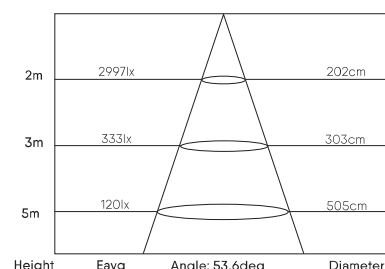

	10W	15W	35W	45W
--	-----	-----	-----	-----

GENERAL

Model Number	OPT-VISAGEII-10	OPT-VISAGEII-15	OPT-VISAGEII-35	OPT-VISAGEII-45
Dimensions (mm)	96x68 (Cut out:85-90)	145x102 (Cut out:120-130)	180x128.5 (Cut out:165-170)	180x128.5 (Cut out:165-170)
Weight	0.25KG	0.55KG	1.15KG	1.15
Sail Area	N/A			
Category	Recessed Downlights			
Lifetime (L70)	Reported: >90,000 hrs & Calculated: Up to 150,000 hrs			
IP & IK Ratings	IP20			
Warranty	5 years			
Cable & Plug	0.6m Cable & PLUG with AU approved Driver			
Storage Temperature	-20°C ~ 65°C			
Operating Temperature	-20°C ~ 45°C			

RECESSED DOWNLIGHT

OPTIMA VISAGE II
RECESSED LED DOWNLIGHT

LUMINOUS INTENSITY DISTRIBUTION FOR OPTIMA VISAGE II

25° | 60°

10W/ UGR<5/ 80LM/W

Total Flux: 808lm

15W/ UGR<17/ 80LM/W

Total Flux 1180lm

35W/ UGR<30/ 105LM/W

Total Flux: 3608lm

60°

45W/ UGR<30/ 110LM/W

Total Flux 4749lm

DIMENSIONAL DRAWINGS

OPT-VISAGEII-10

OPT-VISAGEII-15