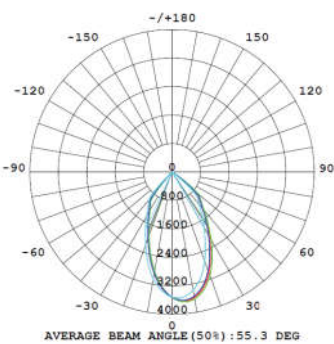

RECESSED DOWNLIGHT

OPTIMA VISAGE II
RECESSED LED DOWNLIGHT

LUMINOUS INTENSITY DISTRIBUTION FOR OPTIMA VISAGE II

25° | 60°

10W/ UGR<5/ 80LM/W

Total Flux: 808lm

15W/ UGR<17/ 80LM/W

Total Flux 1180lm

35W/ UGR<30/ 105LM/W

Total Flux: 3608lm

60°

45W/ UGR<30/ 110LM/W

Total Flux 4749lm

DIMENSIONAL DRAWINGS

OPT-VISAGEII-10

OPT-VISAGEII-15