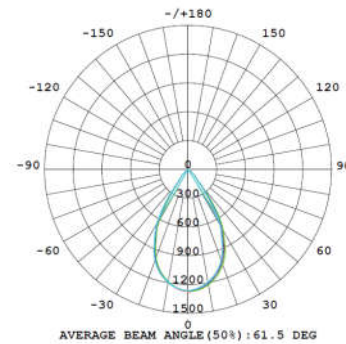

	10W	15W	35W	45W
--	-----	-----	-----	-----

GENERAL

Model Number	OPT-VISAGEII-10	OPT-VISAGEII-15	OPT-VISAGEII-35	OPT-VISAGEII-45
Dimensions (mm)	96x68 (Cut out:85-90)	145x102 (Cut out:120-130)	180x128.5 (Cut out:165-170)	180x128.5 (Cut out:165-170)
Weight	0.25KG	0.55KG	1.15KG	1.15
Sail Area	N/A			
Category	Recessed Downlights			
Lifetime (L70)	Reported: >90,000 hrs & Calculated: Up to 150,000 hrs			
IP & IK Ratings	IP20			
Warranty	5 years			
Cable & Plug	0.6m Cable & PLUG with AU approved Driver			
Storage Temperature	-20°C ~ 65°C			
Operating Temperature	-20°C ~ 45°C			

RECESSED DOWNLIGHT

OPTIMA VISAGE II
RECESSED LED DOWNLIGHT

LUMINOUS INTENSITY DISTRIBUTION FOR OPTIMA VISAGE II

25° | 60°

10W/ UGR<5/ 80LM/W

Total Flux: 808lm

15W/ UGR<17/ 80LM/W

Total Flux 1180lm

35W/ UGR<30/ 105LM/W

Total Flux: 3608lm

60°

45W/ UGR<30/ 110LM/W

Total Flux 4749lm

DIMENSIONAL DRAWINGS

OPT-VISAGEII-10

OPT-VISAGEII-15