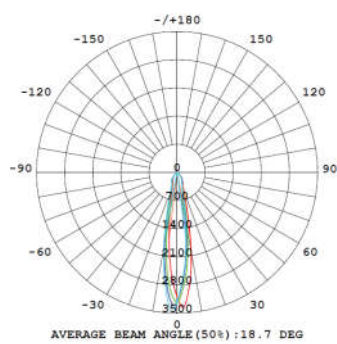

RECESSED DOWNLIGHT

OPTIMA VISAGE II
RECESSED LED DOWNLIGHT

LUMINOUS INTENSITY DISTRIBUTION FOR OPTIMA VISAGE II

25° | 60°

10W/ UGR<5/ 80LM/W

Total Flux: 808lm

15W/ UGR<17/ 80LM/W

Total Flux 1180lm

35W/ UGR<30/ 105LM/W

Total Flux: 3608lm

60°

45W/ UGR<30/ 110LM/W

Total Flux 4749lm

DIMENSIONAL DRAWINGS

OPT-VISAGEII-10

OPT-VISAGEII-15