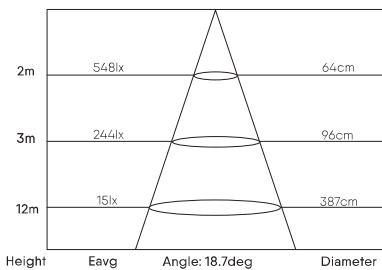

	10W	15W	35W	45W
--	-----	-----	-----	-----

GENERAL

Model Number	OPT-VISAGEII-10	OPT-VISAGEII-15	OPT-VISAGEII-35	OPT-VISAGEII-45
Dimensions (mm)	96x68 (Cut out:85-90)	145x102 (Cut out:120-130)	180x128.5 (Cut out:165-170)	180x128.5 (Cut out:165-170)
Weight	0.25KG	0.55KG	1.15KG	1.15
Sail Area	N/A			
Category	Recessed Downlights			
Lifetime (L70)	Reported: >90,000 hrs & Calculated: Up to 150,000 hrs			
IP & IK Ratings	IP20			
Warranty	5 years			
Cable & Plug	0.6m Cable & PLUG with AU approved Driver			
Storage Temperature	-20°C ~ 65°C			
Operating Temperature	-20°C ~ 45°C			

RECESSED DOWNLIGHT

OPTIMA VISAGE II
RECESSED LED DOWNLIGHT

LUMINOUS INTENSITY DISTRIBUTION FOR OPTIMA VISAGE II

25° | 60°

10W/ UGR<5/ 80LM/W

Total Flux: 808lm

15W/ UGR<17/ 80LM/W

Total Flux 1180lm

35W/ UGR<30/ 105LM/W

Total Flux: 3608lm

60°

45W/ UGR<30/ 110LM/W

Total Flux 4749lm

DIMENSIONAL DRAWINGS

OPT-VISAGEII-10

OPT-VISAGEII-15