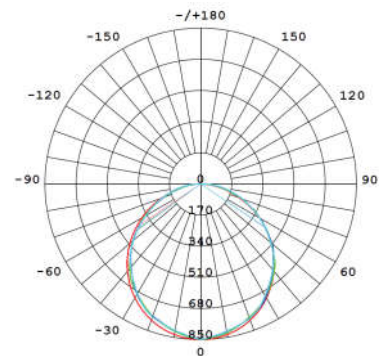

VIVA PRO

LED TROFFERS

LUMINOUS INTENSITY DISTRIBUTION FOR TROFFERS

30W/5x5/90LM/W

Total Flux: 2808lm

30W/12X3/95LM/W

Total Flux 2713lm

DIMENSIONAL DRAWINGS