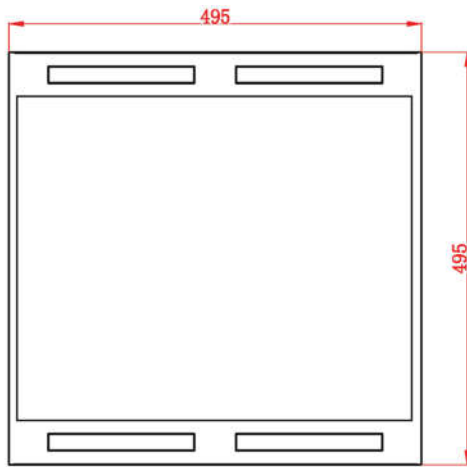

DIMENSIONAL DRAWINGS

32W 6x6 AIR RETURN TROFFER