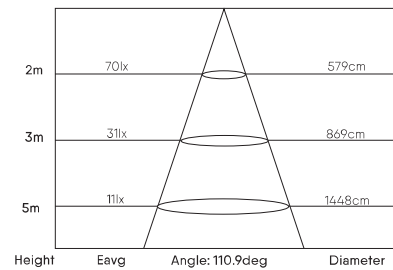

VIVA PRO

LED TROFFERS

LUMINOUS INTENSITY DISTRIBUTION FOR TROFFERS

30W/5x5/90LM/W

Total Flux: 2808lm

30W/12X3/95LM/W

Total Flux 2713lm

DIMENSIONAL DRAWINGS