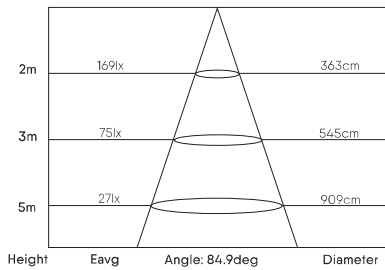

VIVA PRO

LED TROFFERS

LUMINOUS INTENSITY DISTRIBUTION FOR TROFFERS

30W/5x5/90LM/W

Total Flux: 2808lm

30W/12X3/95LM/W

Total Flux 2713lm

DIMENSIONAL DRAWINGS