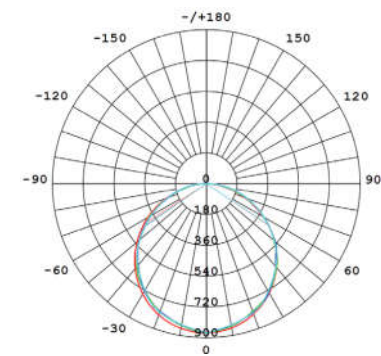

VIVA PRO

LED TROFFERS

LUMINOUS INTENSITY DISTRIBUTION FOR TROFFERS

30W/5x5/90LM/W

Total Flux: 2808lm

30W/12X3/95LM/W

Total Flux 2713lm

DIMENSIONAL DRAWINGS