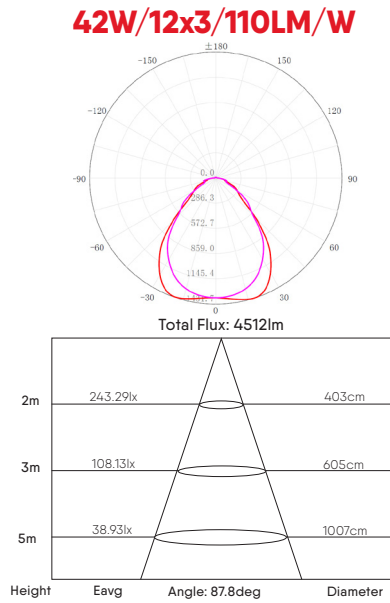

GENERAL

Model Number	POLAR-EDUI-12x3-42W
Dimensions (mm)	1195x295x10
Weight	4 KG
Sail Area	N/A
Category	Panel Lights
Lifetime(L70)	Reported: >54,000hrs & Calculated: Up to 73,000hrs
IP & IK Rating	IP44/IK02
Warranty	5 years
Cable & Plug	1.2m AC Cable & plug
Storage Temperature	-20°C ~ 70°C
Operating Temperature	-20°C ~ 50°C

OPTICAL

Beam Angle	90°
Light Output at 4000°K	4620lm
LED Colour Temperature	4000K
LED Type	SMD4014
Luminous Efficacy	110lm/W
Colour Rendering Index	>80

ELECTRICAL

Driver Model Number	EBS-040S070DTE
Input Voltage	220-240 VAC, 50/60Hz
Power Factor	>0.9
Inrush Current	41.8A
Output Voltage (MAX)	57Vdc
Output Current	70-1050 mA
Dimming	Dimmable
Sensor Capability	Motion sensor available

COMPLIANCE

AS/NZS 60598.1
AS/NZS 60598.2.1 ISO 9001

ORDERING

Panel EDU 12x3 42W 4K	9343907004085
-----------------------	---------------

POLAR EDU

PANEL LIGHT FOR SCHOOLS

LUMINOUS INTENSITY DISTRIBUTION FOR PANELS

DIMENSIONAL DRAWINGS

POLAR EDU 12x3