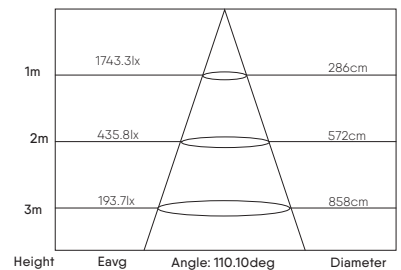

FLOOD LIGHTS

NIMMO EKO

LUMINOUS INTENSITY DISTRIBUTION

10W/100LM/W

AVERAGE BEAM ANGLE(50%)= 110.3°
Total Flux 1106.78 lm

30W/100LM/W

AVERAGE BEAM ANGLE(50%)= 108.9°
Total Flux 3273 lm

50W/110LM/W

AVERAGE BEAM ANGLE(50%)= 110.1°
Total Flux 5575lm

100W/150LM/W

AVERAGE BEAM ANGLE (50%) : 113.4 DEG
Total Flux 14608 lm

150W/150LM/W

AVERAGE BEAM ANGLE (50%) : 113.3 DEG
Total Flux 21580 lm

200W/150LM/W

AVERAGE BEAM ANGLE (50%) : 113.5 DEG
Total Flux 29567 lm