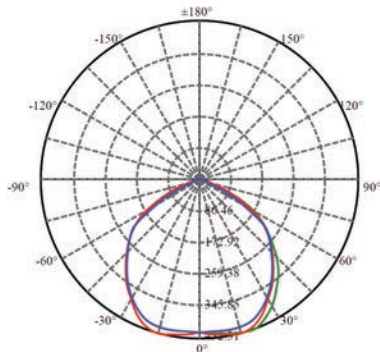

FLOOD LIGHTS

NIMMO EKO

LUMINOUS INTENSITY DISTRIBUTION

10W/100LM/W

AVERAGE BEAM ANGLE(50%)= 110.3°
Total Flux 1106.78 lm

30W/100LM/W

AVERAGE BEAM ANGLE(50%)= 108.9°
Total Flux 3273 lm

50W/110LM/W

AVERAGE BEAM ANGLE(50%)= 110.1°
Total Flux 5575lm

100W/150LM/W

AVERAGE BEAM ANGLE (50%) : 113.4 DEG
Total Flux 14608 lm

150W/150LM/W

AVERAGE BEAM ANGLE (50%) : 113.3 DEG
Total Flux 21580 lm

200W/150LM/W

AVERAGE BEAM ANGLE (50%) : 113.5 DEG
Total Flux 29567 lm