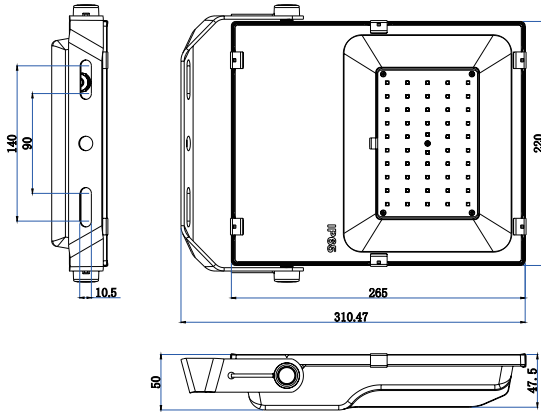

AVERAGE BEAM ANGLE(50%)= 110.1°
Total Flux 5575lm

100W/150LM/W

AVERAGE BEAM ANGLE (50%) : 113.4 DEG
Total Flux 14608 lm

150W/150LM/W

AVERAGE BEAM ANGLE (50%) : 113.3 DEG
Total Flux 21580 lm

200W/150LM/W

AVERAGE BEAM ANGLE (50%) : 113.5 DEG
Total Flux 29567 lm

DIMENSIONAL DRAWINGS

NOA-EKO10

NOA-EKO30

NOA-EKO50

NOA-FLOOD-80

NOA-EKO100

NOA-EKO150

NOA-EKO-200