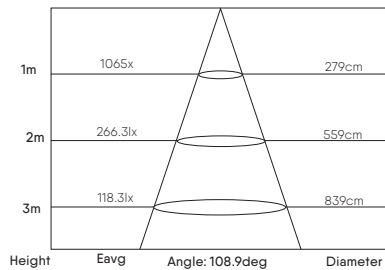

FLOOD LIGHTS

NIMMO EKO

LUMINOUS INTENSITY DISTRIBUTION

10W/100LM/W

AVERAGE BEAM ANGLE(50%)= 110.3°
Total Flux 1106.78 lm

30W/100LM/W

AVERAGE BEAM ANGLE(50%)= 108.9°
Total Flux 3273 lm

50W/110LM/W

AVERAGE BEAM ANGLE(50%)= 110.1°
Total Flux 5575lm

100W/150LM/W

AVERAGE BEAM ANGLE (50%) : 113.4 DEG
Total Flux 14608 lm

150W/150LM/W

AVERAGE BEAM ANGLE (50%) : 113.3 DEG
Total Flux 21580 lm

200W/150LM/W

AVERAGE BEAM ANGLE (50%) : 113.5 DEG
Total Flux 29567 lm