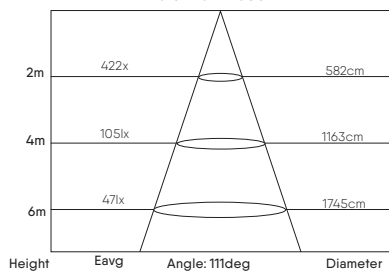

FLOOD LIGHTS

NIMMO EKO

LUMINOUS INTENSITY DISTRIBUTION

10W/100LM/W

AVERAGE BEAM ANGLE(50%)= 110.3°
Total Flux 1106.78 lm

30W/100LM/W

AVERAGE BEAM ANGLE(50%)= 108.9°
Total Flux 3273 lm

50W/110LM/W

AVERAGE BEAM ANGLE(50%)= 110.1°
Total Flux 5575lm

100W/150LM/W

AVERAGE BEAM ANGLE (50%) : 113.4 DEG
Total Flux 14608 lm

150W/150LM/W

AVERAGE BEAM ANGLE (50%) : 113.3 DEG
Total Flux 21580 lm

200W/150LM/W

AVERAGE BEAM ANGLE (50%) : 113.5 DEG
Total Flux 29567 lm