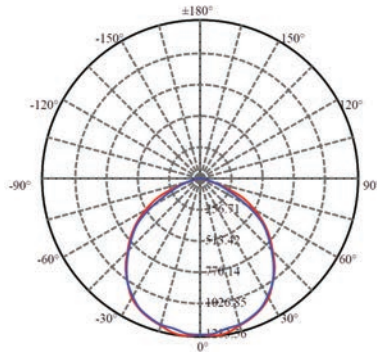

FLOOD LIGHTS

NIMMO EKO

LUMINOUS INTENSITY DISTRIBUTION

10W/100LM/W

AVERAGE BEAM ANGLE(50%)= 110.3°
Total Flux 1106.78 lm

30W/100LM/W

AVERAGE BEAM ANGLE(50%)= 108.9°
Total Flux 3273 lm

50W/110LM/W

AVERAGE BEAM ANGLE(50%)= 110.1°
Total Flux 5575lm

100W/150LM/W

AVERAGE BEAM ANGLE (50%) : 113.4 DEG
Total Flux 14608 lm

150W/150LM/W

AVERAGE BEAM ANGLE (50%) : 113.3 DEG
Total Flux 21580 lm

200W/150LM/W

AVERAGE BEAM ANGLE (50%) : 113.5 DEG
Total Flux 29567 lm