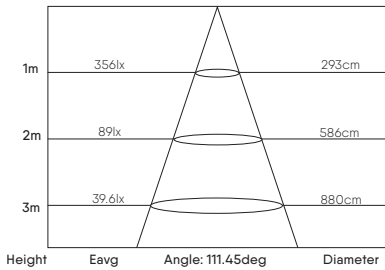

FLOOD LIGHTS

NIMMO EKO

LUMINOUS INTENSITY DISTRIBUTION

10W/100LM/W

AVERAGE BEAM ANGLE(50%)= 110.3°
Total Flux 1106.78 lm

30W/100LM/W

AVERAGE BEAM ANGLE(50%)= 108.9°
Total Flux 3273 lm

50W/110LM/W

AVERAGE BEAM ANGLE(50%)= 110.1°
Total Flux 5575lm

100W/150LM/W

AVERAGE BEAM ANGLE (50%) : 113.4 DEG
Total Flux 14608 lm

150W/150LM/W

AVERAGE BEAM ANGLE (50%) : 113.3 DEG
Total Flux 21580 lm

200W/150LM/W

AVERAGE BEAM ANGLE (50%) : 113.5 DEG
Total Flux 29567 lm