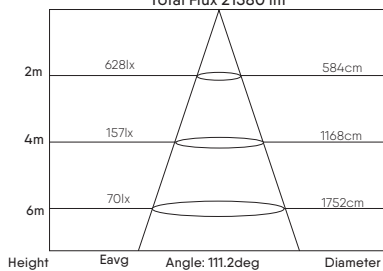

FLOOD LIGHTS

NIMMO EKO

LUMINOUS INTENSITY DISTRIBUTION

10W/100LM/W

AVERAGE BEAM ANGLE(50%)= 110.3°
Total Flux 1106.78 lm

30W/100LM/W

AVERAGE BEAM ANGLE(50%)= 108.9°
Total Flux 3273 lm

50W/110LM/W

AVERAGE BEAM ANGLE(50%)= 110.1°
Total Flux 5575lm

100W/150LM/W

AVERAGE BEAM ANGLE (50%) : 113.4 DEG
Total Flux 14608 lm

150W/150LM/W

AVERAGE BEAM ANGLE (50%) : 113.3 DEG
Total Flux 21580 lm

200W/150LM/W

AVERAGE BEAM ANGLE (50%) : 113.5 DEG
Total Flux 29567 lm