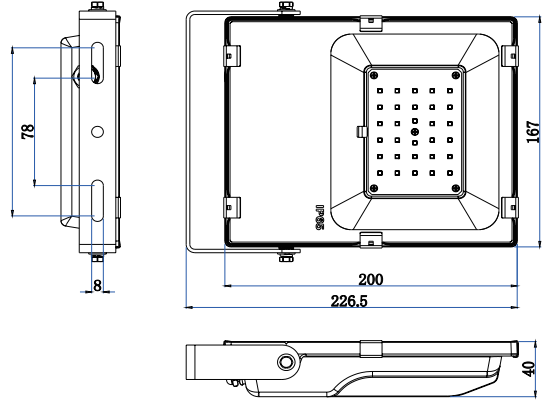

AVERAGE BEAM ANGLE(50%)= 110.1°
Total Flux 5575lm

100W/150LM/W

AVERAGE BEAM ANGLE (50%) : 113.4 DEG
Total Flux 14608 lm

150W/150LM/W

AVERAGE BEAM ANGLE (50%) : 113.3 DEG
Total Flux 21580 lm

200W/150LM/W

AVERAGE BEAM ANGLE (50%) : 113.5 DEG
Total Flux 29567 lm

DIMENSIONAL DRAWINGS

NOA-EKO10

NOA-EKO30

NOA-EKO50

NOA-FLOOD-80

NOA-EKO100

NOA-EKO150

NOA-EKO-200