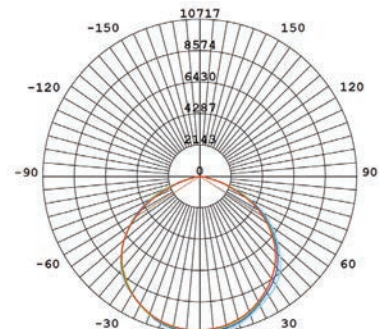

FLOOD LIGHTS

NIMMO EKO

LUMINOUS INTENSITY DISTRIBUTION

10W/100LM/W

AVERAGE BEAM ANGLE(50%)= 110.3°
Total Flux 1106.78 lm

30W/100LM/W

AVERAGE BEAM ANGLE(50%)= 108.9°
Total Flux 3273 lm

50W/110LM/W

AVERAGE BEAM ANGLE(50%)= 110.1°
Total Flux 5575lm

100W/150LM/W

AVERAGE BEAM ANGLE (50%) : 113.4 DEG
Total Flux 14608 lm

150W/150LM/W

AVERAGE BEAM ANGLE (50%) : 113.3 DEG
Total Flux 21580 lm

200W/150LM/W

AVERAGE BEAM ANGLE (50%) : 113.5 DEG
Total Flux 29567 lm