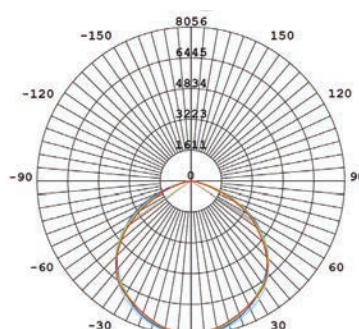

FLOOD LIGHTS

NIMMO EKO

LUMINOUS INTENSITY DISTRIBUTION

10W/100LM/W

AVERAGE BEAM ANGLE(50%)= 110.3°
Total Flux 1106.78 lm

30W/100LM/W

AVERAGE BEAM ANGLE(50%)= 108.9°
Total Flux 3273 lm

50W/110LM/W

AVERAGE BEAM ANGLE(50%)= 110.1°
Total Flux 5575lm

100W/150LM/W

AVERAGE BEAM ANGLE (50%) : 113.4 DEG
Total Flux 14608 lm

150W/150LM/W

AVERAGE BEAM ANGLE (50%) : 113.3 DEG
Total Flux 21580 lm

200W/150LM/W

AVERAGE BEAM ANGLE (50%) : 113.5 DEG
Total Flux 29567 lm

DIMENSIONAL DRAWINGS

NOA-EKO10

NOA-EKO30

NOA-EKO50

NOA-FLOOD-80

NOA-EKO100

NOA-EKO150

NOA-EKO-200