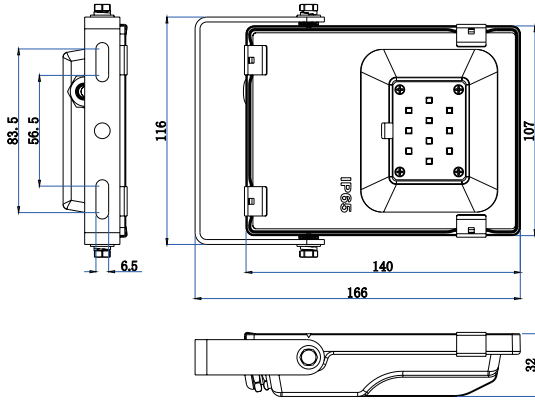

AVERAGE BEAM ANGLE(50%)= 110.1°
Total Flux 5575lm

100W/150LM/W

AVERAGE BEAM ANGLE (50%) : 113.4 DEG
Total Flux 14608 lm

150W/150LM/W

AVERAGE BEAM ANGLE (50%) : 113.3 DEG
Total Flux 21580 lm

200W/150LM/W

AVERAGE BEAM ANGLE (50%) : 113.5 DEG
Total Flux 29567 lm

DIMENSIONAL DRAWINGS

NOA-EKO10

NOA-EKO30

NOA-EKO50

NOA-FLOOD-80

NOA-EKO100

NOA-EKO150

NOA-EKO-200