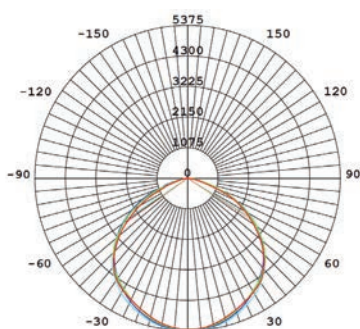

FLOOD LIGHTS

NIMMO EKO

LUMINOUS INTENSITY DISTRIBUTION

10W/100LM/W

AVERAGE BEAM ANGLE(50%)= 110.3°
Total Flux 1106.78 lm

30W/100LM/W

AVERAGE BEAM ANGLE(50%)= 108.9°
Total Flux 3273 lm

50W/110LM/W

AVERAGE BEAM ANGLE(50%)= 110.1°
Total Flux 5575lm

100W/150LM/W

AVERAGE BEAM ANGLE (50%) : 113.4 DEG
Total Flux 14608 lm

150W/150LM/W

AVERAGE BEAM ANGLE (50%) : 113.3 DEG
Total Flux 21580 lm

200W/150LM/W

AVERAGE BEAM ANGLE (50%) : 113.5 DEG
Total Flux 29567 lm