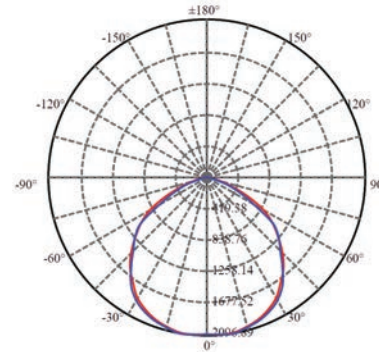

FLOOD LIGHTS

NIMMO EKO

LUMINOUS INTENSITY DISTRIBUTION

10W/100LM/W

AVERAGE BEAM ANGLE(50%)= 110.3°
Total Flux 1106.78 lm

30W/100LM/W

AVERAGE BEAM ANGLE(50%)= 108.9°
Total Flux 3273 lm

50W/110LM/W

AVERAGE BEAM ANGLE(50%)= 110.1°
Total Flux 5575lm

100W/150LM/W

AVERAGE BEAM ANGLE (50%) : 113.4 DEG
Total Flux 14608 lm

150W/150LM/W

AVERAGE BEAM ANGLE (50%) : 113.3 DEG
Total Flux 21580 lm

200W/150LM/W

AVERAGE BEAM ANGLE (50%) : 113.5 DEG
Total Flux 29567 lm