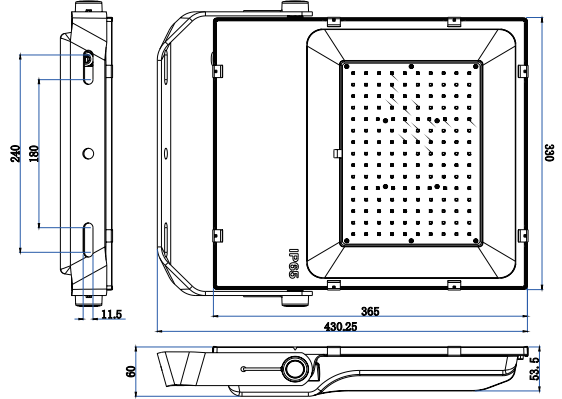

AVERAGE BEAM ANGLE(50%)= 110.1°
Total Flux 5575lm

100W/150LM/W

AVERAGE BEAM ANGLE (50%) : 113.4 DEG
Total Flux 14608 lm

150W/150LM/W

AVERAGE BEAM ANGLE (50%) : 113.3 DEG
Total Flux 21580 lm

200W/150LM/W

AVERAGE BEAM ANGLE (50%) : 113.5 DEG
Total Flux 29567 lm

DIMENSIONAL DRAWINGS

NOA-EKO10

NOA-EKO30

NOA-EKO50

NOA-FLOOD-80

NOA-EKO100

NOA-EKO150

NOA-EKO-200