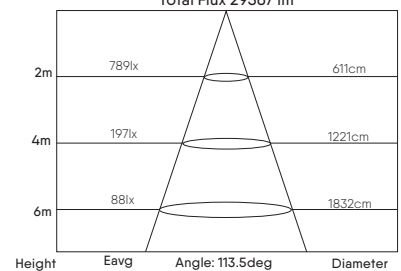

FLOOD LIGHTS

NIMMO EKO

LUMINOUS INTENSITY DISTRIBUTION

10W/100LM/W

AVERAGE BEAM ANGLE(50%)= 110.3°
Total Flux 1106.78 lm

30W/100LM/W

AVERAGE BEAM ANGLE(50%)= 108.9°
Total Flux 3273 lm

50W/110LM/W

AVERAGE BEAM ANGLE(50%)= 110.1°
Total Flux 5575lm

100W/150LM/W

AVERAGE BEAM ANGLE (50%) : 113.4 DEG
Total Flux 14608 lm

150W/150LM/W

AVERAGE BEAM ANGLE (50%) : 113.3 DEG
Total Flux 21580 lm

200W/150LM/W

AVERAGE BEAM ANGLE (50%) : 113.5 DEG
Total Flux 29567 lm