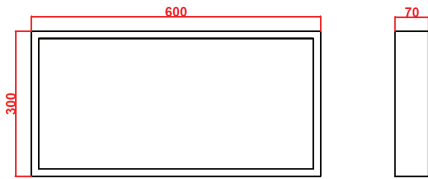

	6x3	6x6	12x3	12x6
--	-----	-----	------	------

GENERAL

Model Number	POLAR-TRES-EKO-6x3-16W	POLAR-TRES-EKO-6x6-26W	POLAR-TRES-EKO-12x3-26W	POLAR-TRES-EKO-12x6-47W
Dimensions (mm)	595x295x32	595x595x32	1195x295x32	1195x595x32
Weight	1.1KG	2.0KG	2.3KG	4.3KG
Sail Area	N/A			
Category	Panel Lights			
Lifetime(L70)	Reported: >36,000hrs & Calculated: Up to 84,000hrs			
IP & IK Rating	IP40			
Warranty	5 years			
Cable & Plug	1.2m AC Cable & plug			
Storage Temperature	-20 ~ 65°C			
Operating Temperature	-20 ~ 45°C			

SURFACE MOUNT KIT

POLAR TRES

DIMENSIONS

Polar Tres Surface Mount kit 6x3

Polar Tres Surface Mount kit 6x6

Polar Tres Surface Mount kit 12x3

Polar Tres Surface Mount kit 12x6

SURFACE MOUNT KIT

POLAR TRES EKO

DIMENSIONS

SKU

ORDERING

Polar Tres EKO Surface Mount kit 6x3	9343907004280
Polar Tres EKO Surface Mount kit 6x6	9343907004281
Polar Tres EKO Surface Mount kit 12x3	9343907004282
Polar Tres EKO Surface Mount kit 12x6	9343907004283