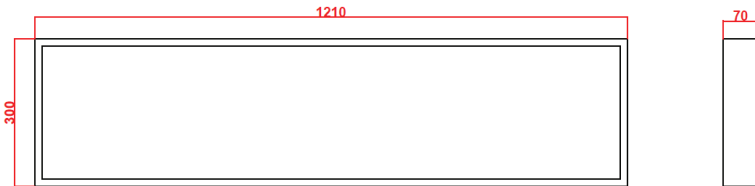

SURFACE MOUNT KIT

POLAR TRES EKO

DIMENSIONS

SKU

ORDERING

Polar Tres EKO Surface Mount kit 6x3	9343907004280
Polar Tres EKO Surface Mount kit 6x6	9343907004281
Polar Tres EKO Surface Mount kit 12x3	9343907004282
Polar Tres EKO Surface Mount kit 12x6	9343907004283

FEATURES & BENEFITS

- Quality Coating to avoid Rust
- Screwless design for easy installation

Polar Tres EKO Surface Mount kit 6x3

Polar Tres EKO Surface Mount kit 6x6

Polar Tres EKO Surface Mount kit 12x3

Polar Tres EKO Surface Mount kit 12x6