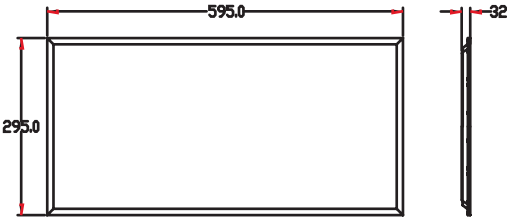

	6x3	6x6	12x3	12x6
--	-----	-----	------	------

GENERAL

Model Number	POLAR-TRES-EKO-6x3-16W	POLAR-TRES-EKO-6x6-26W	POLAR-TRES-EKO-12x3-26W	POLAR-TRES-EKO-12x6-47W
Dimensions (mm)	595x295x32	595x595x32	1195x295x32	1195x595x32
Weight	1.1KG	2.0KG	2.3KG	4.3KG
Sail Area	N/A			
Category	Panel Lights			
Lifetime(L70)	Reported: >36,000hrs & Calculated: Up to 84,000hrs			
IP & IK Rating	IP40			
Warranty	5 years			
Cable & Plug	1.2m AC Cable & plug			
Storage Temperature	-20 ~ 65°C			
Operating Temperature	-20 ~ 45°C			

26W/12X3/UGR<22

Total Flux: 2834.6lm

47W/12X6/UGR<22

Total Flux: 5280.83lm

DIMENSIONAL DRAWINGS

POLAR TRES EKO 6x3

POLAR TRES EKO 6x6

POLAR TRES EKO 12x3