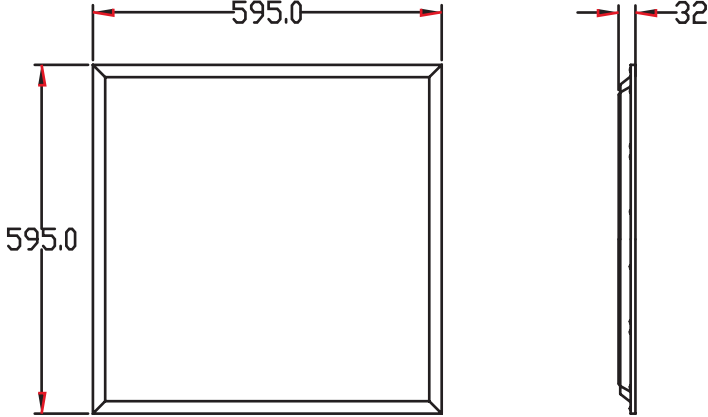

	6x3	6x6	12x3	12x6
--	-----	-----	------	------

GENERAL

Model Number	POLAR-TRES-EKO-6x3-16W	POLAR-TRES-EKO-6x6-26W	POLAR-TRES-EKO-12x3-26W	POLAR-TRES-EKO-12x6-47W
Dimensions (mm)	595x295x32	595x595x32	1195x295x32	1195x595x32
Weight	1.1KG	2.0KG	2.3KG	4.3KG
Sail Area	N/A			
Category	Panel Lights			
Lifetime(L70)	Reported: >36,000hrs & Calculated: Up to 84,000hrs			
IP & IK Rating	IP40			
Warranty	5 years			
Cable & Plug	1.2m AC Cable & plug			
Storage Temperature	-20 ~ 65°C			
Operating Temperature	-20 ~ 45°C			

26W/12X3/UGR<22

Total Flux: 2834.6lm

47W/12X6/UGR<22

Total Flux: 5280.83lm

DIMENSIONAL DRAWINGS

POLAR TRES EKO 6x3

POLAR TRES EKO 6x6

POLAR TRES EKO 12x3