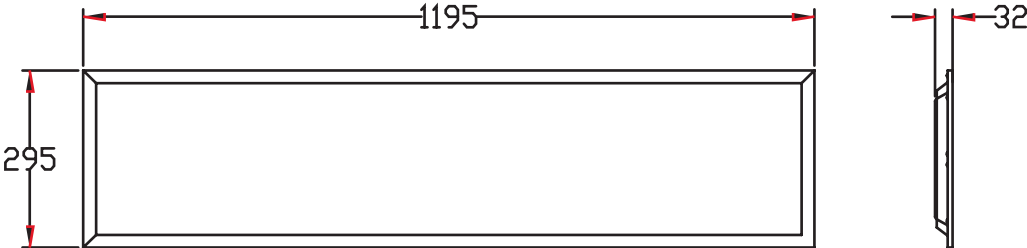

	6x3	6x6	12x3	12x6
--	-----	-----	------	------

GENERAL

Model Number	POLAR-TRES-EKO-6x3-16W	POLAR-TRES-EKO-6x6-26W	POLAR-TRES-EKO-12x3-26W	POLAR-TRES-EKO-12x6-47W
Dimensions (mm)	595x295x32	595x595x32	1195x295x32	1195x595x32
Weight	1.1KG	2.0KG	2.3KG	4.3KG
Sail Area	N/A			
Category	Panel Lights			
Lifetime(L70)	Reported: >36,000hrs & Calculated: Up to 84,000hrs			
IP & IK Rating	IP40			
Warranty	5 years			
Cable & Plug	1.2m AC Cable & plug			
Storage Temperature	-20 ~ 65°C			
Operating Temperature	-20 ~ 45°C			

26W/12X3/UGR<22

Total Flux: 2834.6lm

47W/12X6/UGR<22

Total Flux: 5280.83lm

DIMENSIONAL DRAWINGS

POLAR TRES EKO 6x3

POLAR TRES EKO 6x6

POLAR TRES EKO 12x3