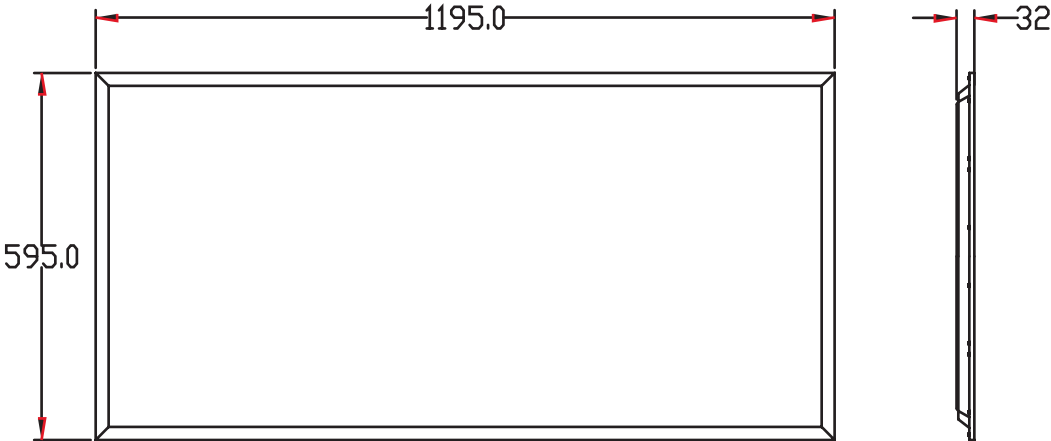

POLAR TRES EKO 12x6