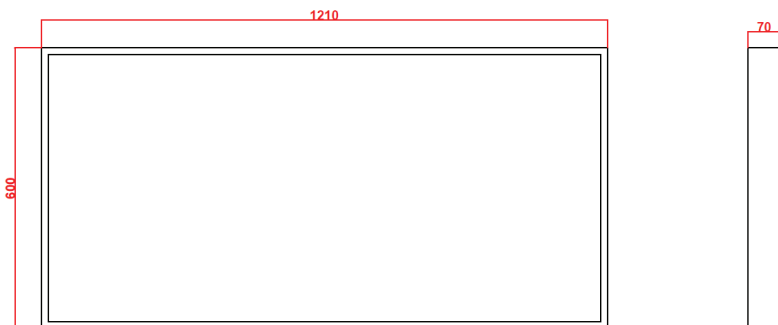

SURFACE MOUNT KIT

POLAR TRES EKO

DIMENSIONS

SKU

ORDERING

Polar Tres EKO Surface Mount kit 6x3	9343907004280
Polar Tres EKO Surface Mount kit 6x6	9343907004281
Polar Tres EKO Surface Mount kit 12x3	9343907004282
Polar Tres EKO Surface Mount kit 12x6	9343907004283

FEATURES & BENEFITS

- Quality Coating to avoid Rust
- Screwless design for easy installation

Polar Tres EKO Surface Mount kit 6x3

Polar Tres EKO Surface Mount kit 6x6

Polar Tres EKO Surface Mount kit 12x3

Polar Tres EKO Surface Mount kit 12x6