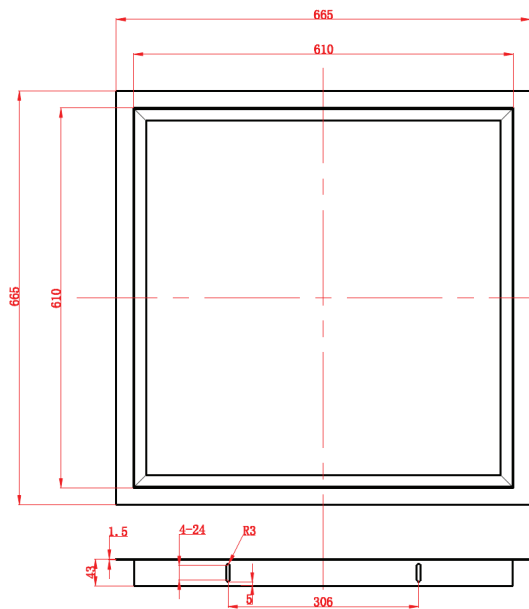

DIMENSIONS

Recessed kit 6x6